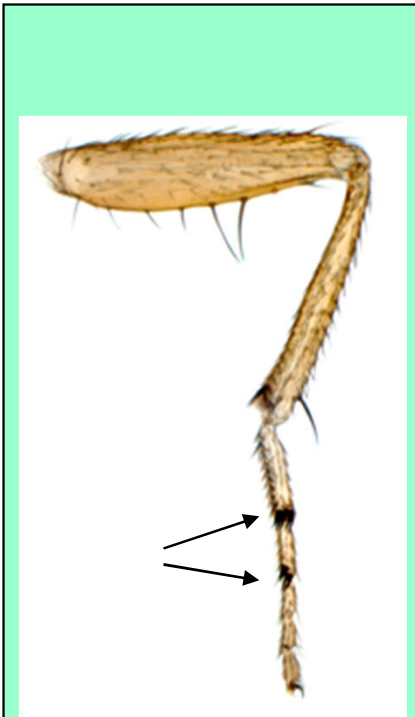

Male Spotted Wing Drosophila (SWD)

UC Berkeley & UC Cooperative Extension

Photos: M. Hauser, CDFA

Double stripes on tarsi of front legs

Leading edge of wing has dark spot

Unbroken abdominal bands

Female *Drosophila* species

UC Berkeley & UC Cooperative Extension Photos: M. Hauser, CDFA

Spotted Wing *Drosophila* (*D. suzukii*)

SWD has a large, saw-like, serrated ovipositor with two even rows of teeth that are much darker than rest of ovipositor

Other *Drosophila* spp.

have smaller, more rounded ovipositors, sometimes with irregular, poorly defined teeth